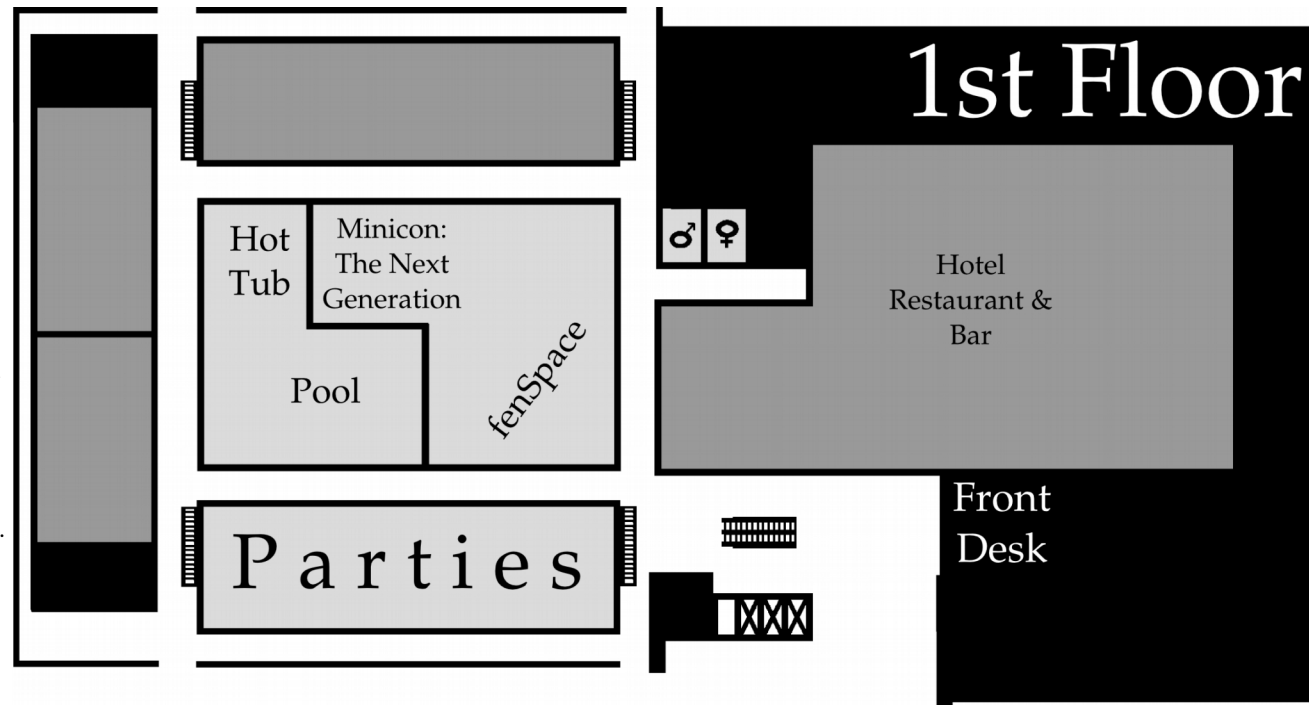

Hospitality

Consuite

Located in the usual place, the Consuite will open at 4pm on Friday and then stay open continuously until Sunday at 4pm.

Bar

The Bar is also in its usual place. It opens at 5pm on Friday, Saturday and Sunday and stays open until we drop.