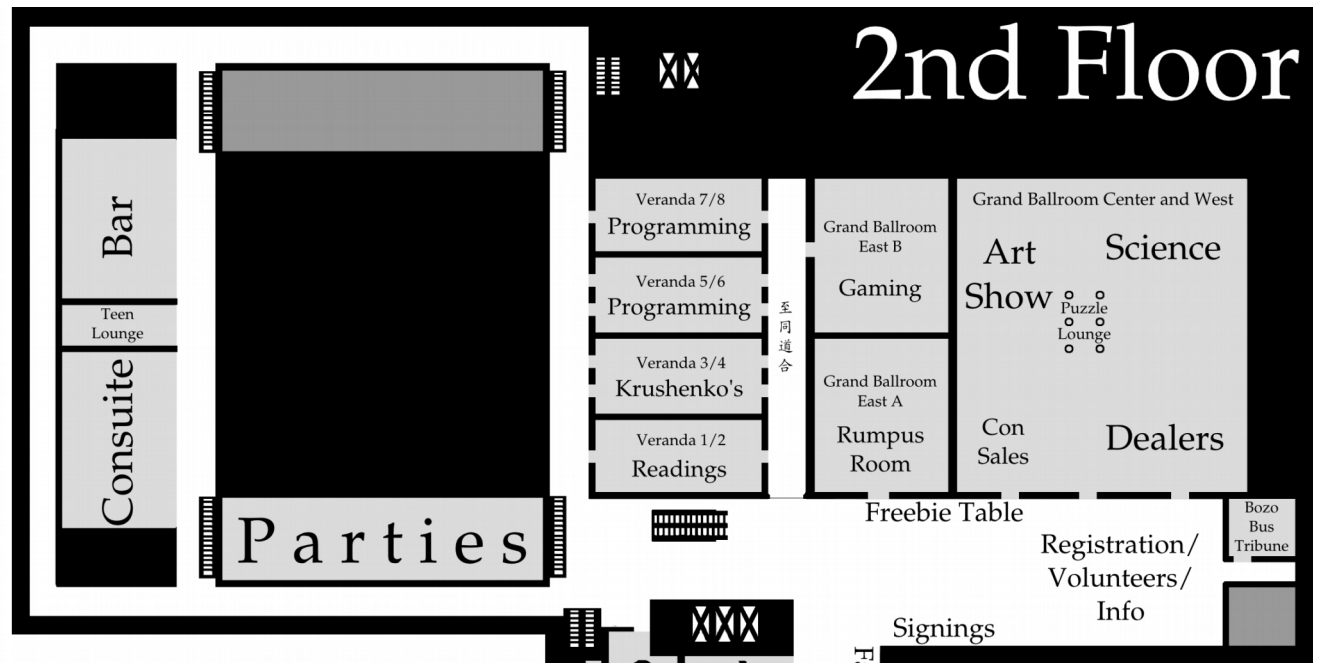

Saturday

Noon–3pm, Garden Court: Boffing

4–6, Garden Court: Nerf Gun War

7:00–8:30, Teen Lounge: Breakfast For Dinner

Sunday

2:30–3:30pm: Photo Workshop Part 2

Registration/ Volunteers/Info Desk

Friday: 10am-10pm

Saturday: 9:30am-8pm

Sunday: 9:30am-4pm

Need help or information after hours? Ask at the consuite or bar.

Registration for Minicon 49

Memberships for Minicon 49 can be purchased any time the registration desk is open as well as at the Dead Dog party Sunday evening in the convention's bar. Registering at Minicon 48 gets you a nice discount. Web registration is also available.

Wait, what changed?

Updates and corrections to the program book and to this pocket program will be in the Minicon Bozo Bus Tribune.

What's the Bozo Bus Tribune?

The BBT is the house newspaper of Minicon. It contains clues for the Medallion Hunt and Haggle game, clarifications, emendations, corrections, **errors**, and more information to keep us all up to date. Look for it at strategic locations around the Con.

Hospitality

Consuite

Located in the usual place, the Consuite will open at 4pm on Friday and then stay open continuously until Sunday at 4pm.

Bar

The Bar is also in its usual place. It opens at 5pm on Friday, Saturday and Sunday and stays open until we drop.