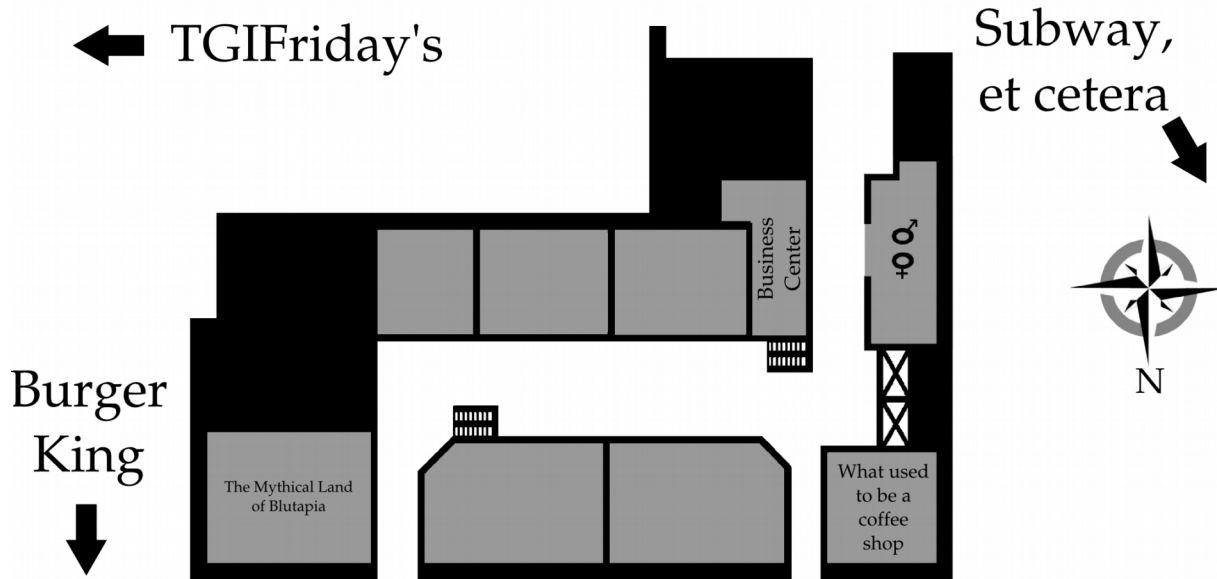

Registration/ Volunteers/Info Desk

Friday: 10am-10pm

Saturday: 9:30am-8pm

Sunday: 9:30am-4pm

Need help or information after hours? Ask at the consuite or bar.

Registration for Minicon 49

Memberships for Minicon 49 can be purchased any time the registration desk is open as well as at the Dead Dog party Sunday evening in the convention's bar. Registering at Minicon 48 gets you a nice discount. Web registration is also available.

Wait, what changed?

Updates and corrections to the program book and to this pocket program will be in the Minicon Bozo Bus Tribune.

What's the Bozo Bus Tribune?

The BBT is the house newspaper of Minicon. It contains clues for the Medallion Hunt and Haggle game, clarifications, emendations, corrections, **errors**, and more information to keep us all up to date. Look for it at strategic locations around the Con.

Hospitality

Consuite

Located in the usual place, the Consuite will open at 4pm on Friday and then stay open continuously until Sunday at 4pm.

Bar

The Bar is also in its usual place. It opens at 5pm on Friday, Saturday and Sunday and stays open until we drop.

Emergencies?
In case of emergency, don't look for us - call 911!

Minneapolis in 2073
Bidding for Worldcon sixty years in advance, because bidding for Worldcon after it'd occurred was just as fun. Pre-supporting membership forms are available; you can turn them in at the registration desk.

Late Checkout
Our group late checkout is 2pm, both Sunday and Monday. Make sure you tell the hotel you want late check out, if you do, and the sooner, the better.

About the maps
Geosociotechnic uncertainty necessitates notification regarding temporo-spatial topographical inconsistency. We offer our sincerest contrafibulations.

Mega Moneyduck
Play Mega Moneyduck outside the Consuite any time. The resulting silliness will be available for your laughing pleasure at the Dead Dog Party.

Volunteers: We Need You!

If you see something that needs doing - perhaps a bowl of chips is empty, or a room doesn't have enough chairs - see if you can get it done. If you're not sure how, ask the department head or nearest person who seems to know what's going on. If everyone pitches in just a little bit, the convention will run very smoothly. We also have some more formal volunteering with scheduled shifts. There will be a sign-up sheet at the Registration/ Volunteers/Info Desk.

After-Con Parties

Think Closing Ceremonies ends it? Not hardly...

Dead Dog Party

Starts Sunday after closing ceremonies in the Bar.

Dessicated Dodo Party

Monday, 7pm until we're done: 4323 France Avenue South, Minneapolis.

Post-Mortem and Devonian Ductina Party

April 6, starting at 4pm: 6323 Excelsior Blvd., St. Louis Park. And it's a MnStf party!

And MnStf has parties all year...

What is Minn-Stf?

It's the parent organization of Minicon; it's also an organization that holds great fannish parties twice a month. We call these parties "meetings", and you are invited! Find more details at: mnstf.org/einblatt/